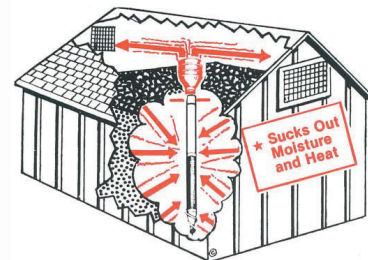

GRAIN TEST WEIGHT SCALE

This scale is used to determine grain yield, bin capacities and feed and milling quality. Made of a durable molded plastic this unit is ideal for on-farm and in the field use.
2 lbs. 18" L x 6" W x 5"

E26

Seedburo Grain Test Weight Scale

PORTABLE GRAIN AERATOR

Benefits

- Reduce grain loss and labor
- Harvest grain earlier
- Removes moisture and heat from your grain
- Cool grain down to 45° in winter months
- Stop condensation, sweating, and top crusting

Features

- Centrifugal fan with variable speed 115V motor
- High efficiency motor, low watt / amp draw
- Enclosed dust proof motor
- Aerates grain up to 18" deep

WORKS IN FLAT STORAGE

Disclaimer: This portable grain aerator is for aeration only. It is not intended to dry grain.